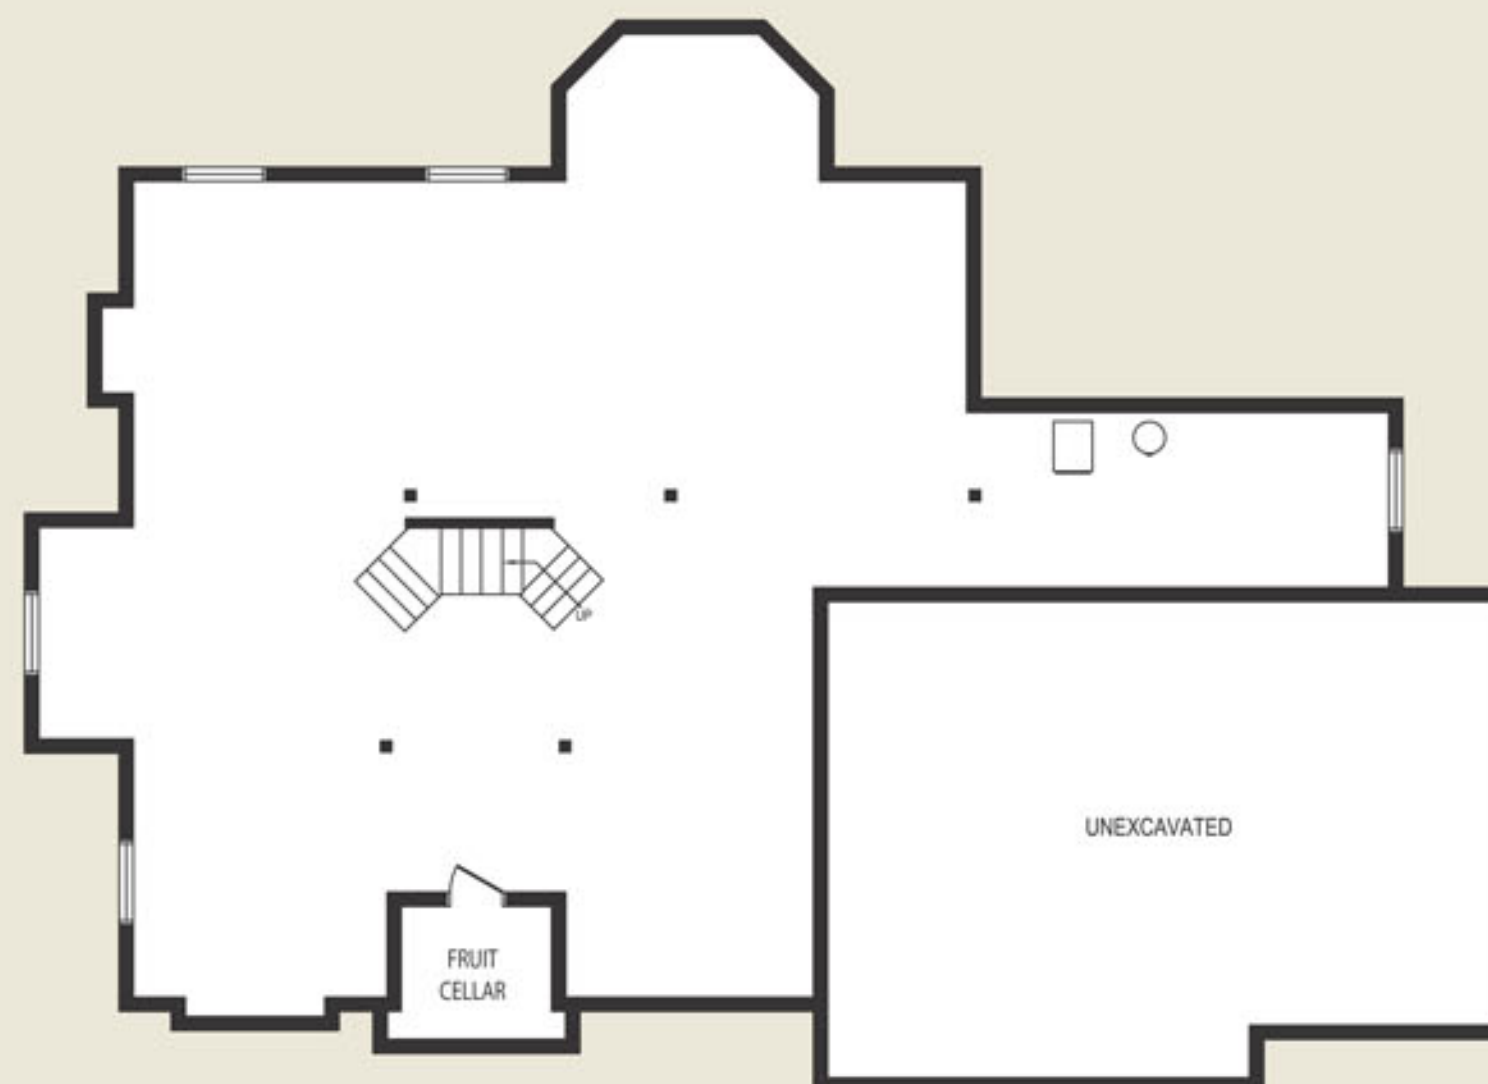

Second Floor Plan

Basement Plan