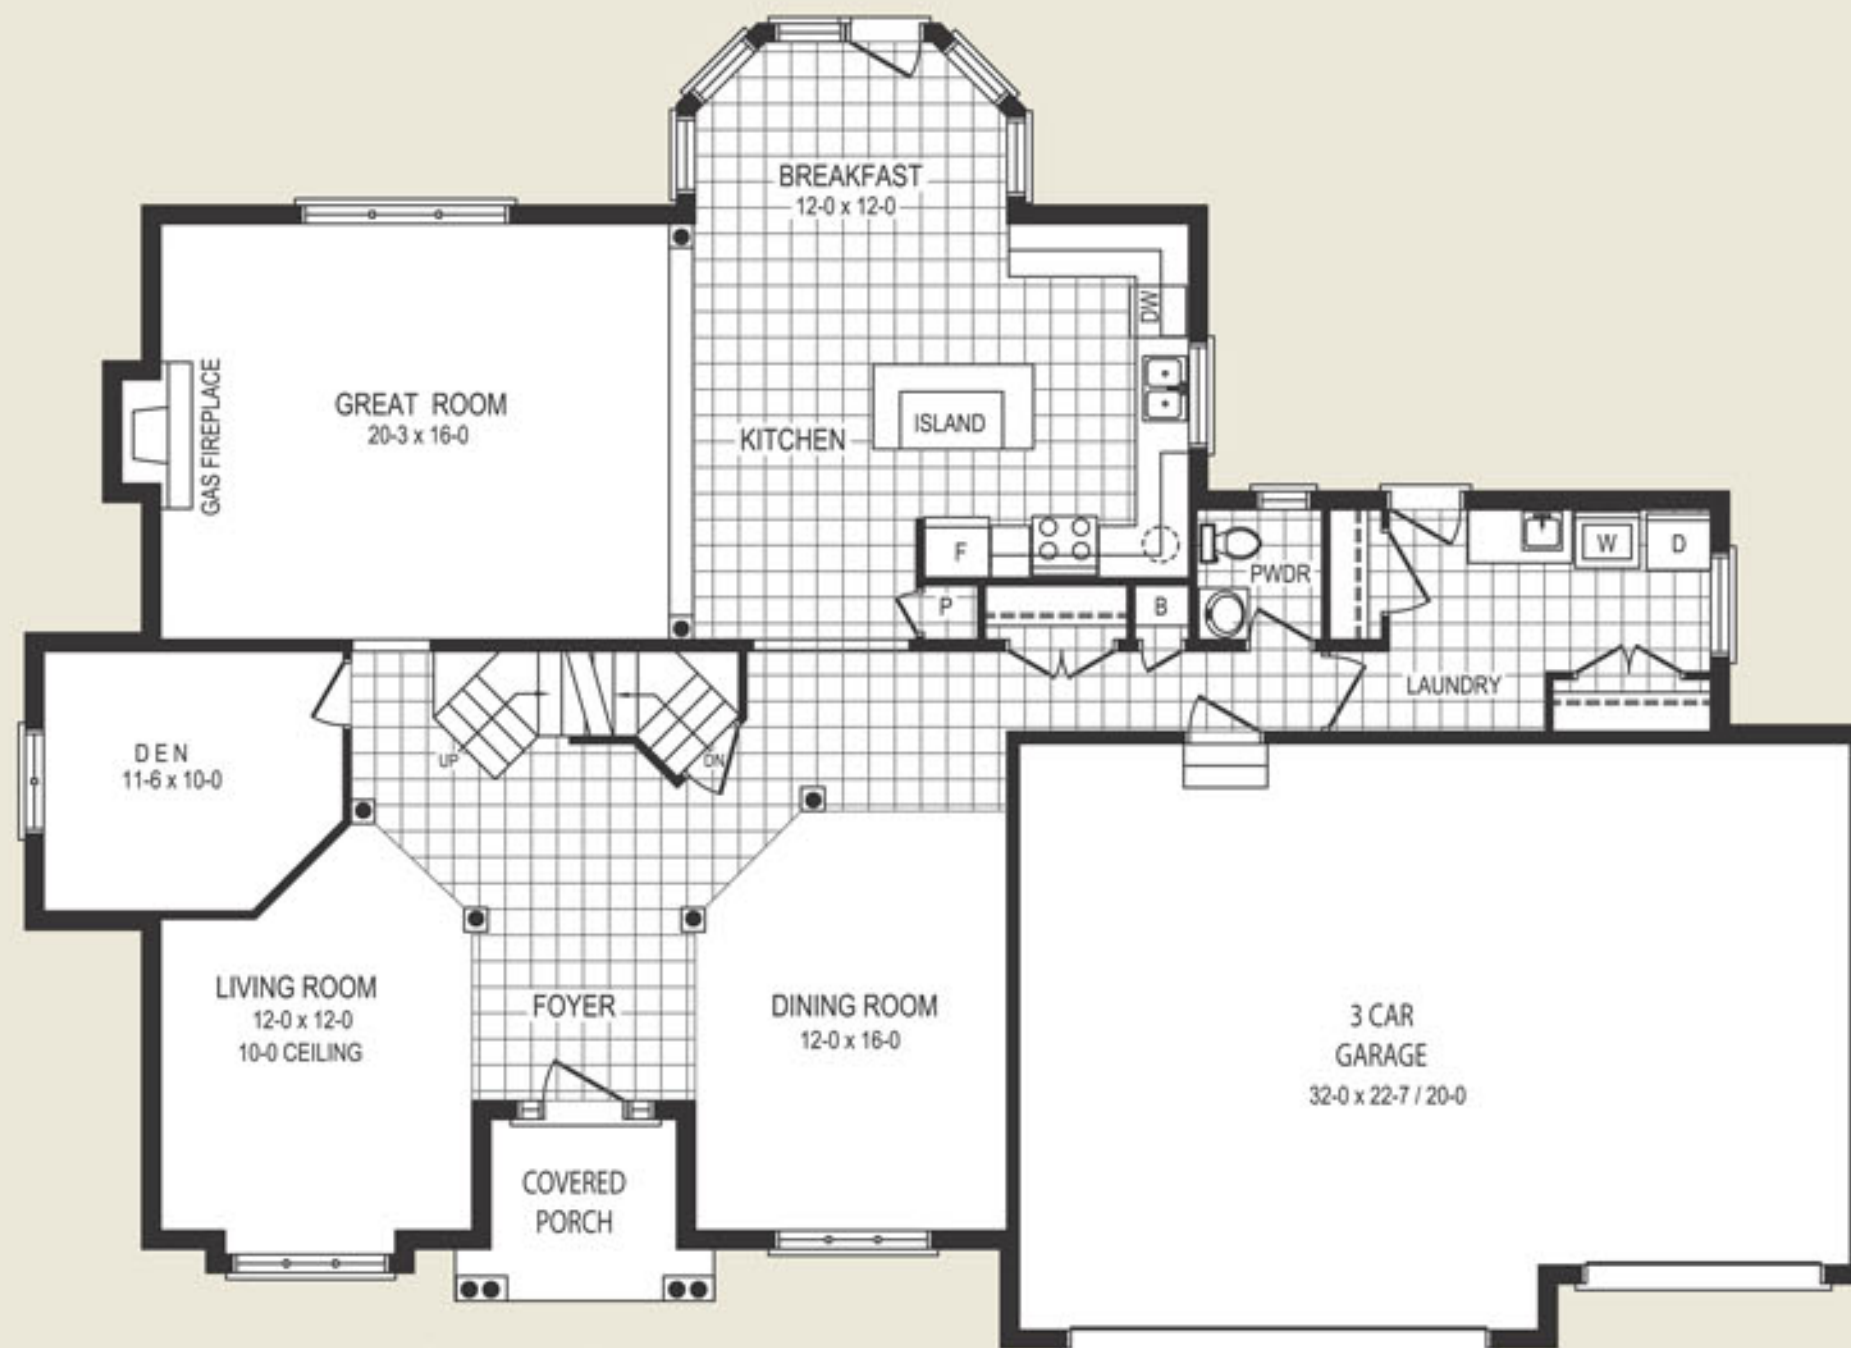

The Canterbury Manor

3211 Sq. Ft.

Main Floor Plan