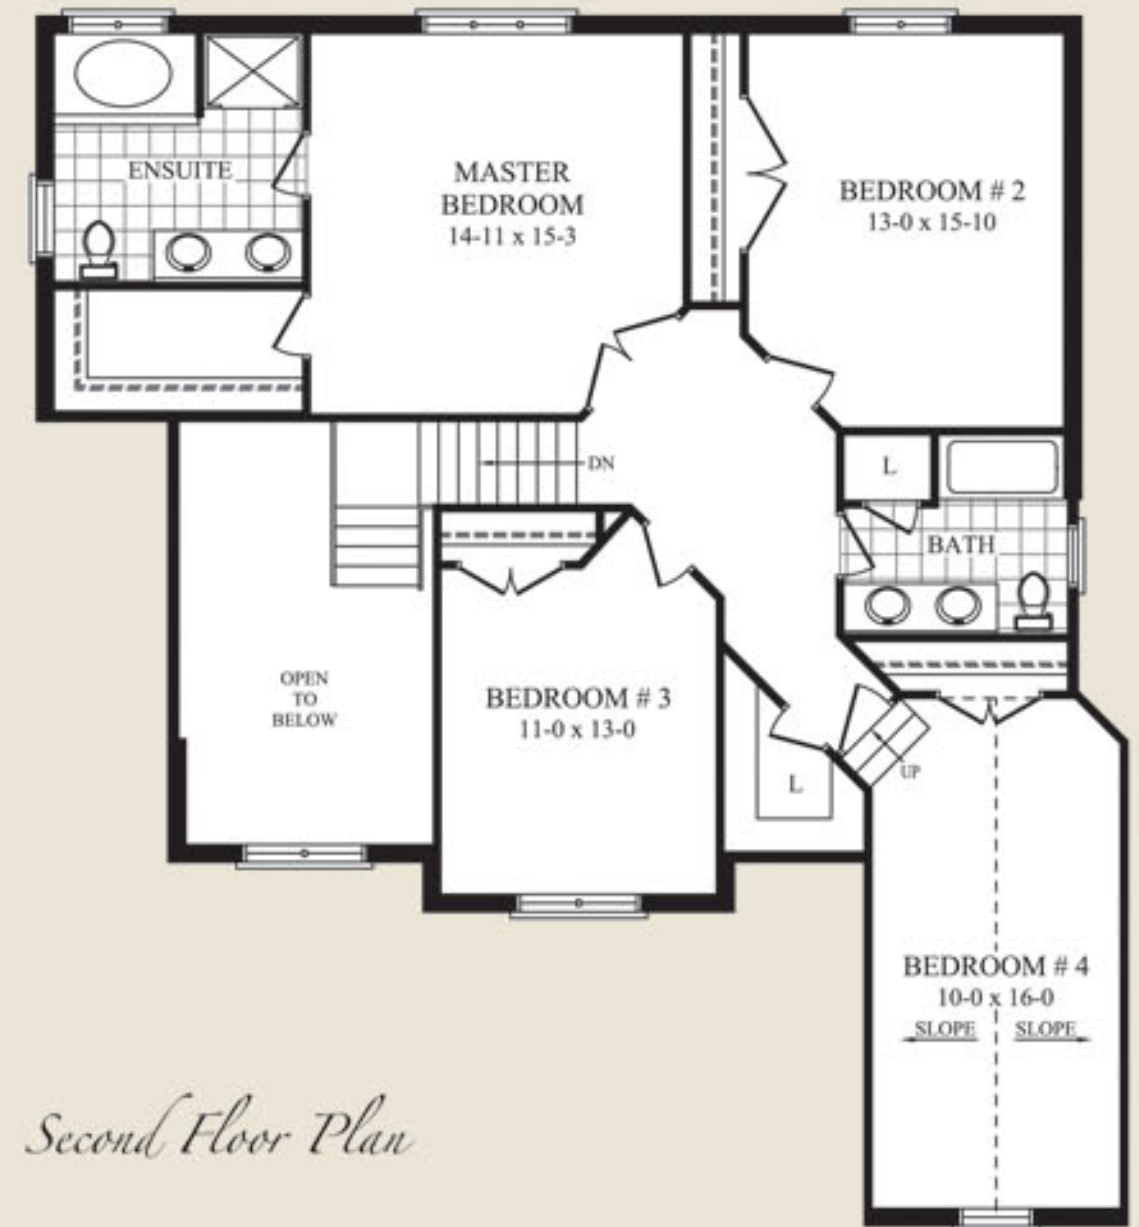

The Dressage Manor

3004 Sq. Ft.

CARSON REID
Prestige Collection