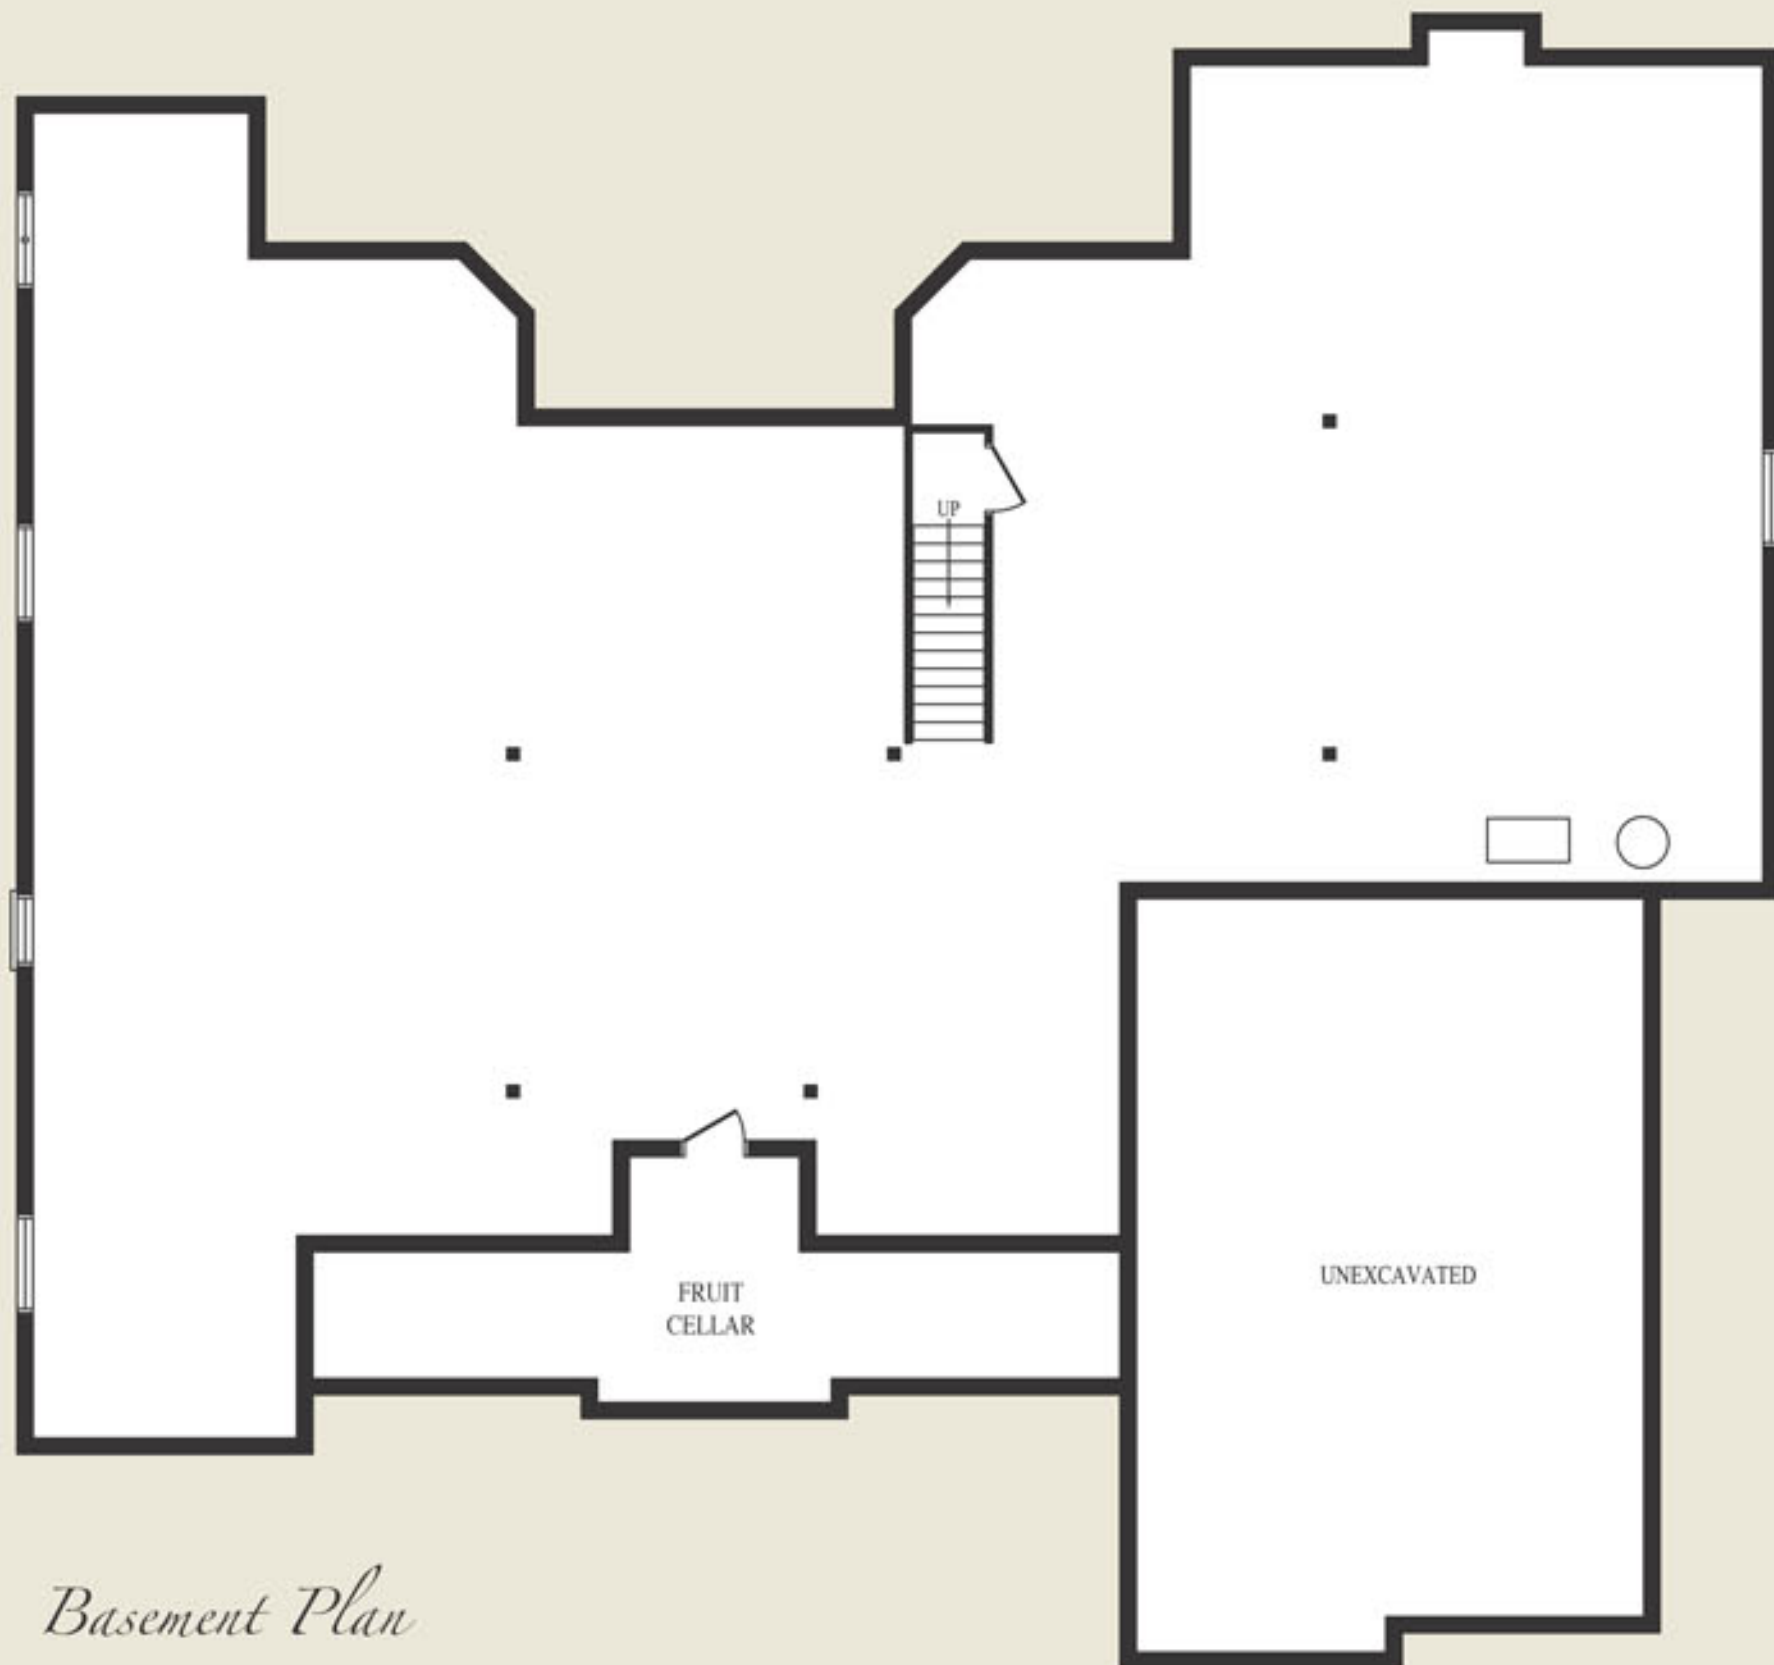

The Equestrian

2890 Sq. Ft.

Basement Plan