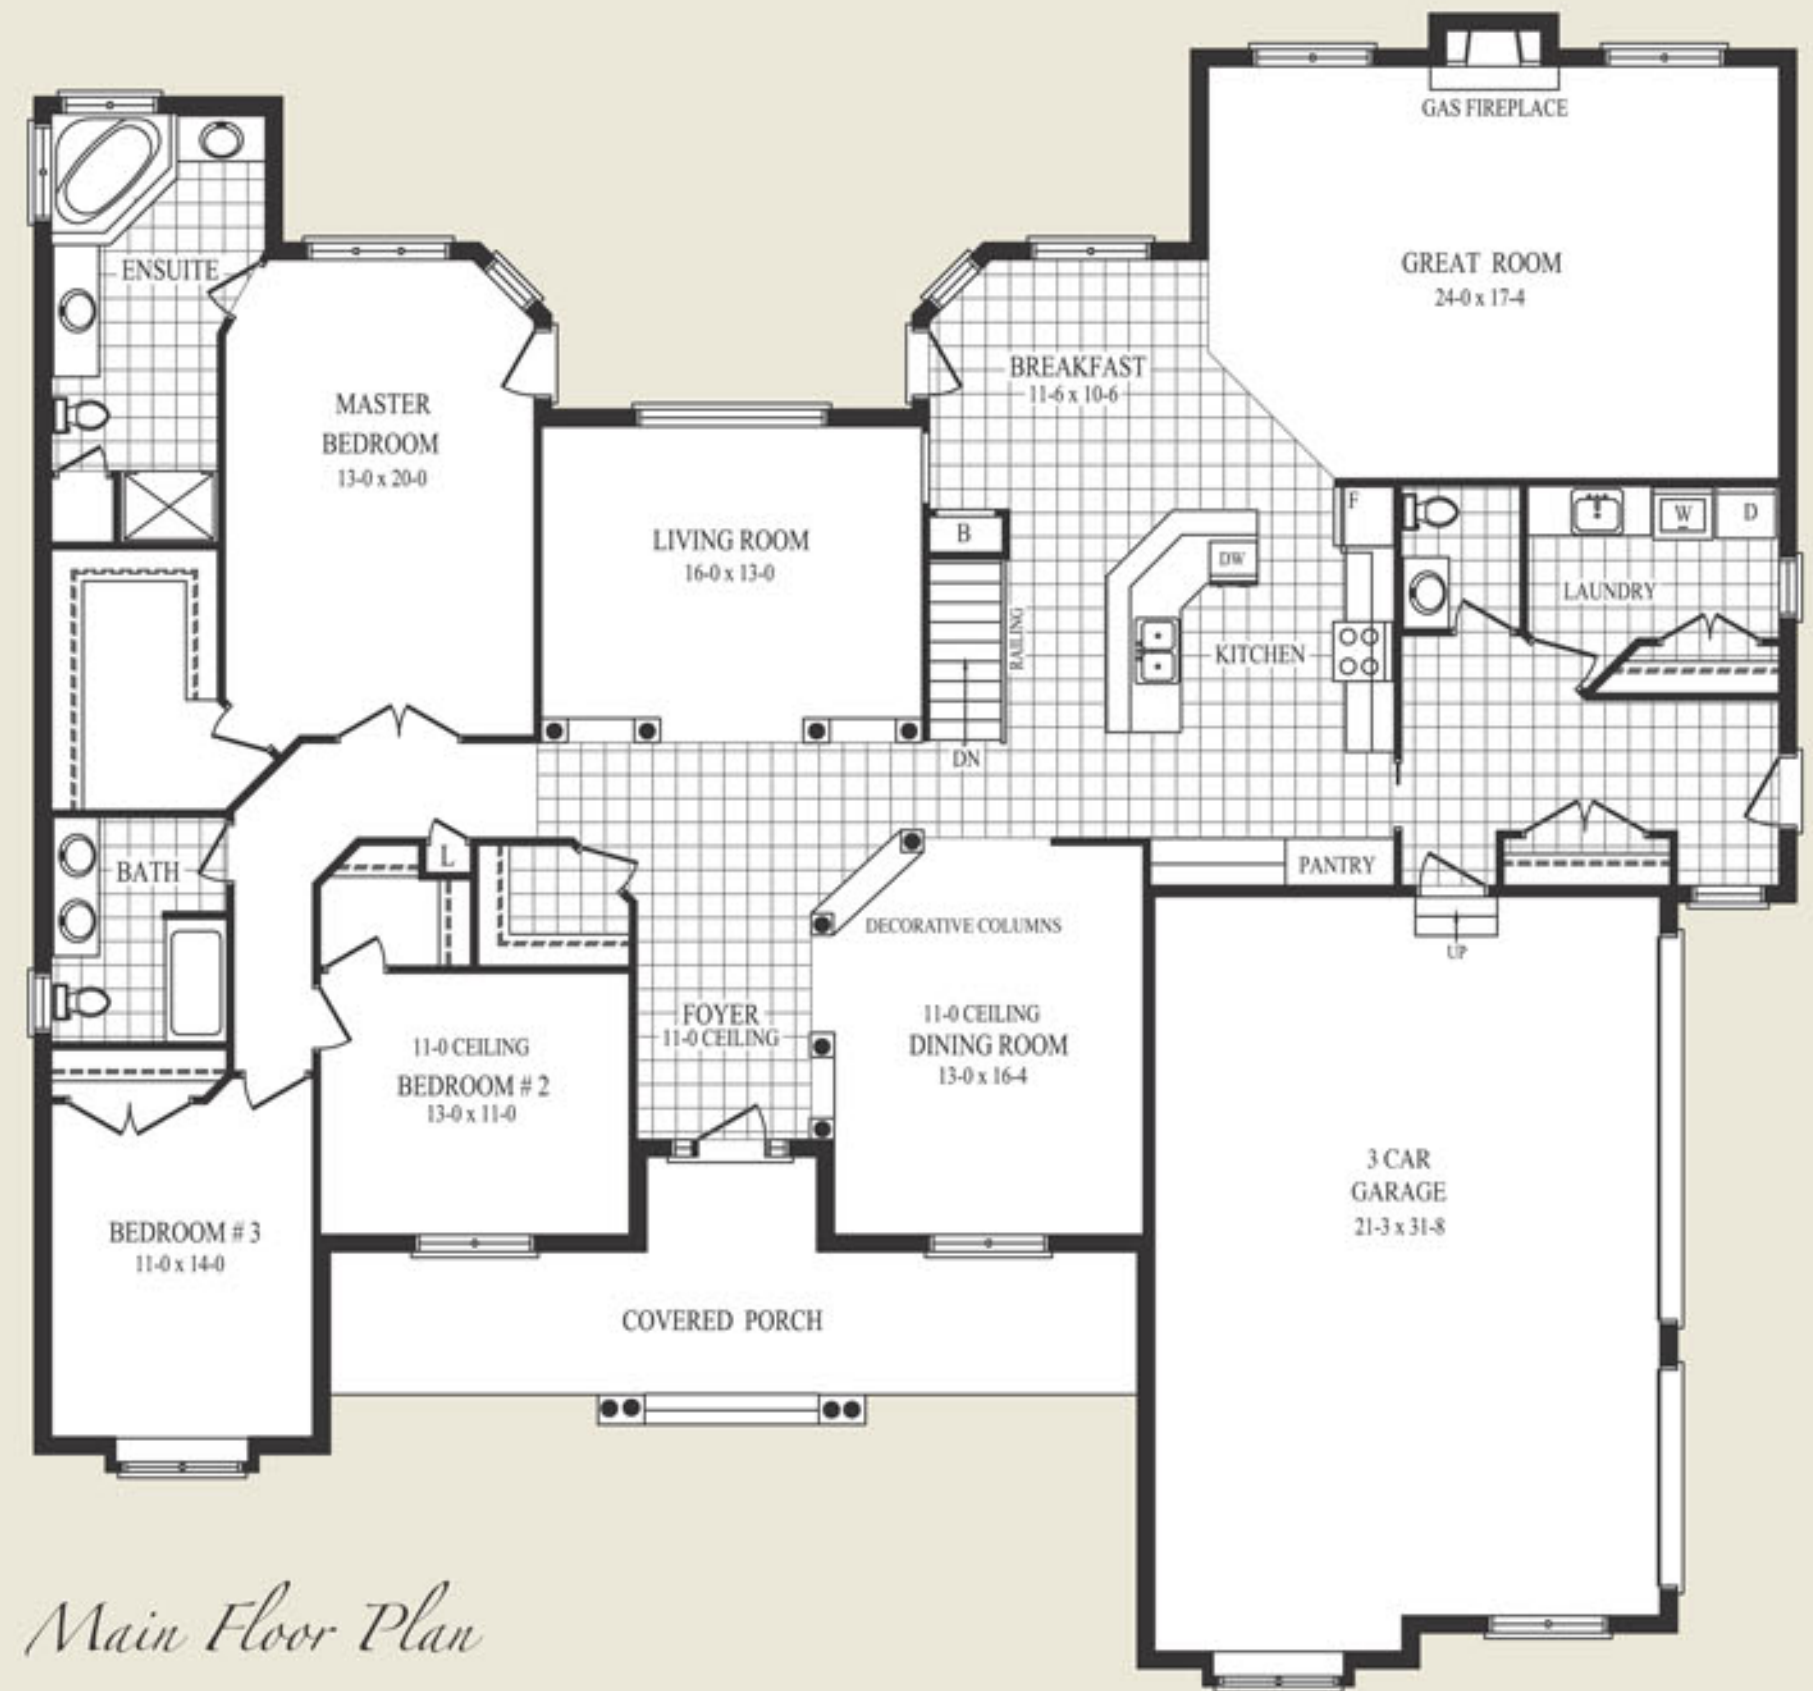

Main Floor Plan