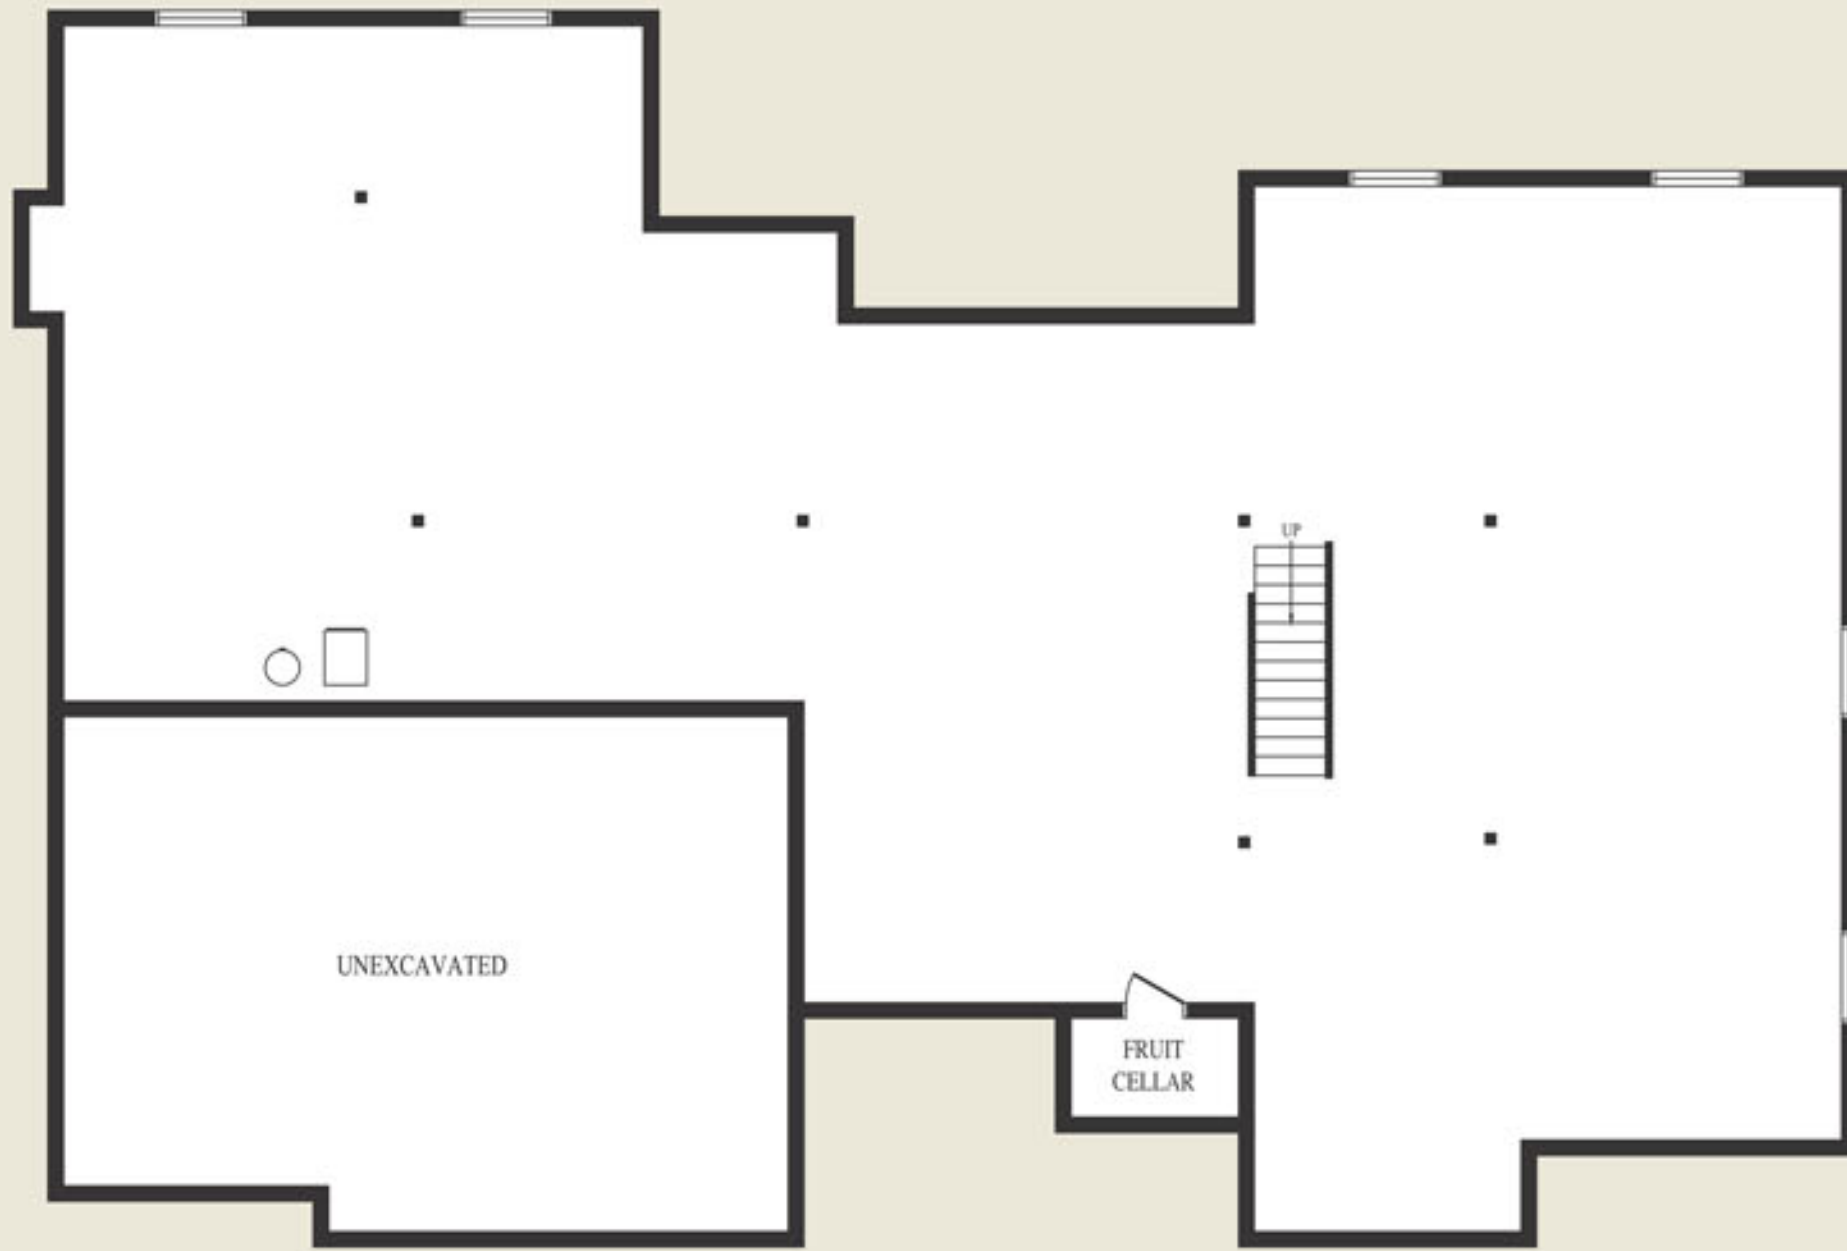

The Forest Run

2786 Sq. Ft.

Basement Plan